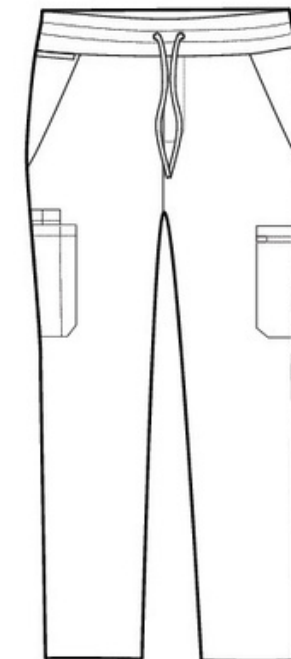

Features:

Wash Care:

Carton Informaon:

| Sizes | Carton | Pack | SKU's | Weight | Dimensions |
|-----------|--------|------|-------|--------|--------------------|
| All Sizes | 24 | 6 | 42 | 12kg | 60cm x 40cm x 20cm |