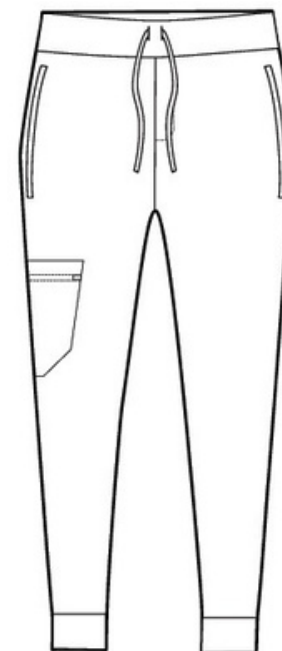

Features:

Wash Care:

Carton Information:

| Sizes | Carton | Pack | SKU's | Weight | Dimensions |
|-----------|--------|------|-------|--------|--------------------|
| All Sizes | 24 | 6 | 42 | 12kg | 60cm x 40cm x 20cm |