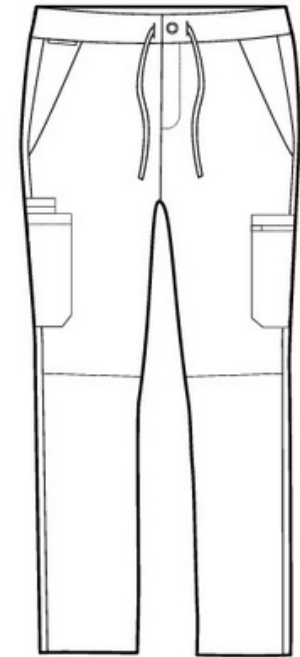

Features:

Wash Care:

Carton Informaon:

| Sizes | Carton | Pack | SKU's | Weight | Dimensions |
|-----------|--------|------|-------|--------|--------------------|
| All Sizes | 24 | 6 | 30 | 12kg | 60cm x 40cm x 20cm |