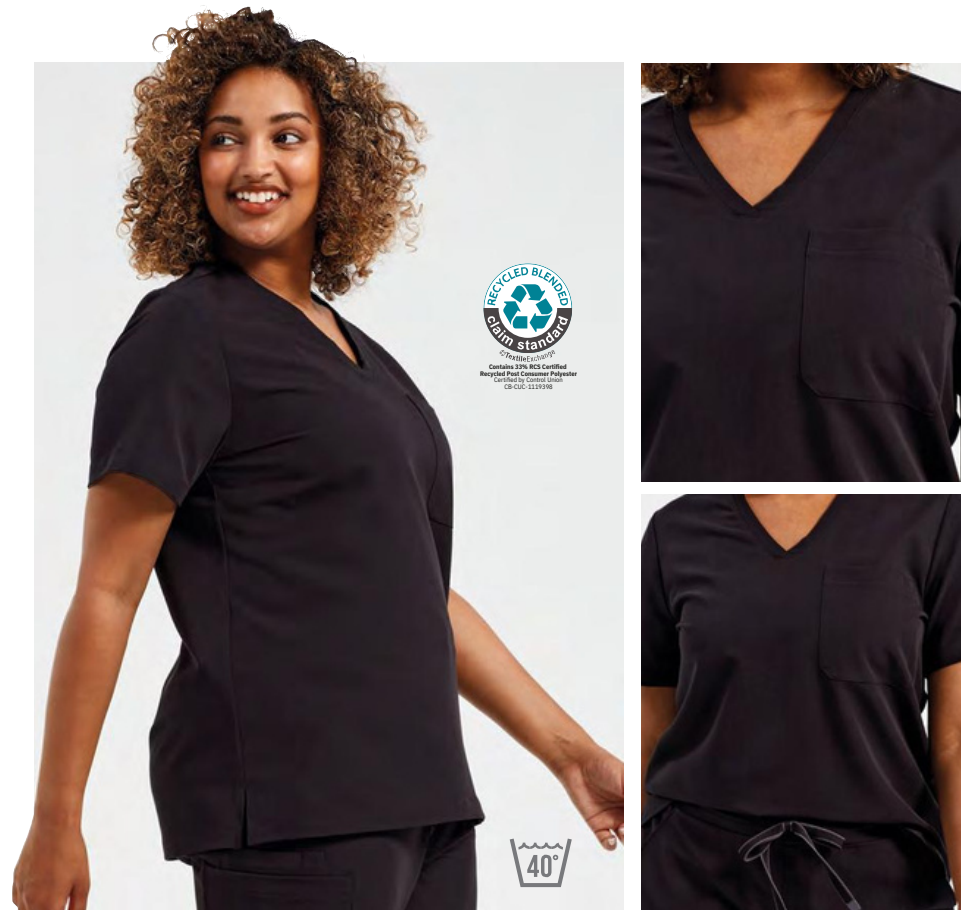

NN300

Naisten Onna-Stretch Tunika

V-aukkoinen tunika, jossa vasemmalla puolella rintataskut. Hengittävä, neljään suuntaan joustava materiaali takaa käyttömukavuuden koko päiväksi. Takana muoto-ompeleet ja sivuilla halkiot. Kestävä, rypistymätön ja helppohoitoinen.

FABRIC: 42% Polyester, 33% Recycled Polyester, 19% Viscose, 6% Elastane, 210gsm

SIZES: XS - 3XL